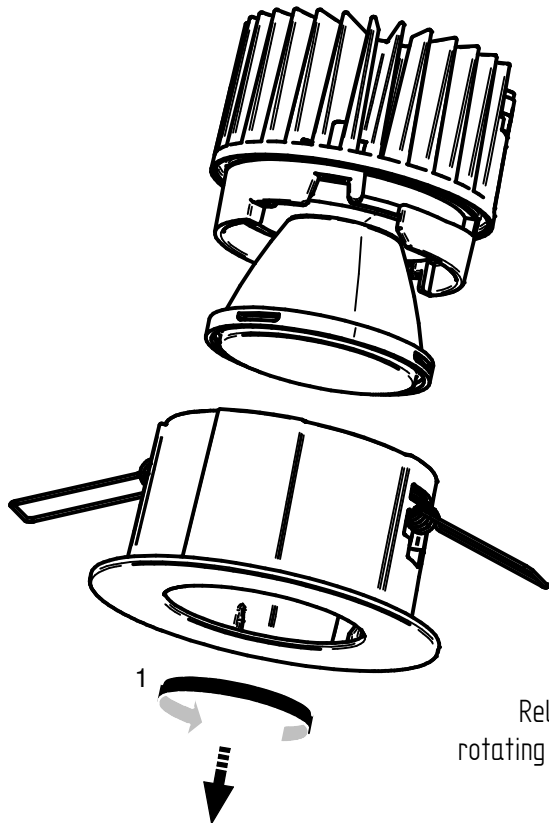

## LuxSpace Accent Mini, Compact

RS730B, RS731B  
RS740B, RS741B

220 V  
240 V

50 Hz  
60 Hz

GLOW WIRE  
650 °C

Model	Lumen package	Color Temperature [K]	kg
RS730/RS731	LED12S	827/830/840/930	0,54
	LED17S	827/830/840/930/PW930/CRW/CH	0,76
	LED19S	FMT/ROSE	0,76
RS740/RS741	LED20S	827/830/840/930/PW930	0,76
	LED27S	827/830/840/930/PW930/ROSE/FR/CRW/FMT	0,76
	LED39S	827/830/840/930/FR/PW930/PC930	0,76
	LED49S	827/830/840/930/FR/PW930/PC930	0,76

Product info

Luminaire must not cover with any thermally insulating material.

Xitanium 36W WH 0.3-1.05A 54V Is (PSE-E)		Xitanium 36W WH 0.3-1A 54V TD/Is CL (PSD-VLC)		XITANIUM 50W WH 0.7-1.5A 54V IS (PSE-E)		Xitanium 50W WH 0.7-1.5A 54V TD/Is CL 230V (PSD-VLC)	
<b>I<sub>max</sub> (A)</b>	16	<b>I<sub>max</sub> (A)</b>	20,4	<b>I<sub>max</sub> (A)</b>	23,5	<b>I<sub>max</sub> (A)</b>	24,9
<b>T<sub>ref</sub> (ms)</b>	0,216	<b>T<sub>ref</sub> (ms)</b>	0,195	<b>T<sub>ref</sub> (ms)</b>	0,272	<b>T<sub>ref</sub> (ms)</b>	0,186
<b>MCB</b>	<b>Max. Products (pcs)*</b>	<b>MCB</b>	<b>Max. Products (pcs)*</b>	<b>MCB</b>	<b>Max. Products (pcs)*</b>	<b>MCB</b>	<b>Max. Products (pcs)*</b>
B-10A	22	B-10A	15	B-10A	15	B-10A	17
B-16A	36	B-16A	24	B-16A	24	B-16A	27
C-10A	37	C-10A	24	C-10A	24	C-10A	28
C-16A	61	C-16A	40	C-16A	40	C-16A	45

# Reflector and fixed housing accessory changing instructions

Release the parts by rotating them counter clockwise

4a

4b

Insert the new reflector and turn clockwise

Only with soft clothes!  
Do not push hard!