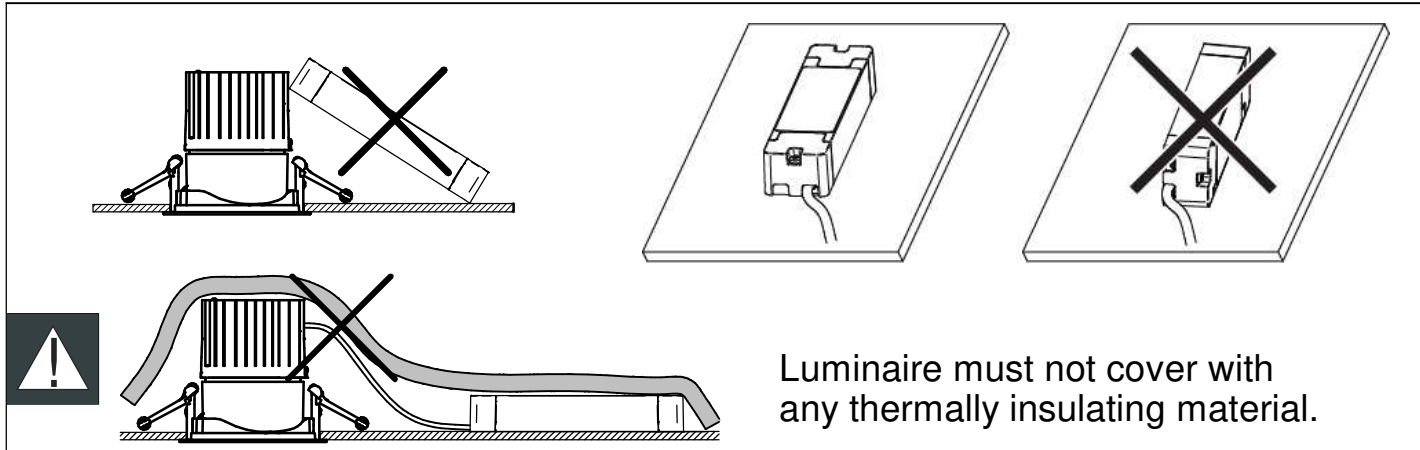

Luminaire must not cover with any thermally insulating material.

Xitanium 36W WH 0.3-1.05A 54V Is (PSE-E)		Xitanium 36W WH 0.3-1A 54V TD/Is CL (PSD-VLC)		XITANIUM 50W WH 0.7-1.5A 54V IS (PSE-E)		Xitanium 50W WH 0.7-1.5A 54V TD/Is CL 230V (PSD-VLC)	
I_{max} (A)	16	I_{max} (A)	20,4	I_{max} (A)	23,5	I_{max} (A)	24,9
T_{ref} (ms)	0,216	T_{ref} (ms)	0,195	T_{ref} (ms)	0,272	T_{ref} (ms)	0,186
MCB	Max. Products (pcs)*	MCB	Max. Products (pcs)*	MCB	Max. Products (pcs)*	MCB	Max. Products (pcs)*
B-10A	22	B-10A	15	B-10A	15	B-10A	17
B-16A	36	B-16A	24	B-16A	24	B-16A	27
C-10A	37	C-10A	24	C-10A	24	C-10A	28
C-16A	61	C-16A	40	C-16A	40	C-16A	45

Xitanium 20W WH 0.15-0.5A 54V Is (PSE-E)		Xitanium 20W WH 0.15-0.5A 54V TD/Is CL (PSD-VLC)		Xitanium 36W/m 0.3-1.05A 54V 230V (PSU-E)		Xitanium 36W/m 0.3-1.05A 54V 230V (PSU-E)	
I_{max} (A)	15,8	I_{max} (A)	5,3	I_{max} (A)	18	I_{max} (A)	18
T_{ref} (ms)	0,224	T_{ref} (ms)	0,7	T_{ref} (ms)	0,25	T_{ref} (ms)	0,25
MCB	Max. Products (pcs)*	MCB	Max. Products (pcs)*	MCB	Max. Products (pcs)*	MCB	Max. Products (pcs)*
B-10A	22	B-10A	15	B-10A	21	B-10A	21
B-16A	36	B-16A	24	B-16A	34	B-16A	34
C-10A	37	C-10A	24	C-10A	35	C-10A	35
C-16A	61	C-16A	40	C-16A	57	C-16A	57