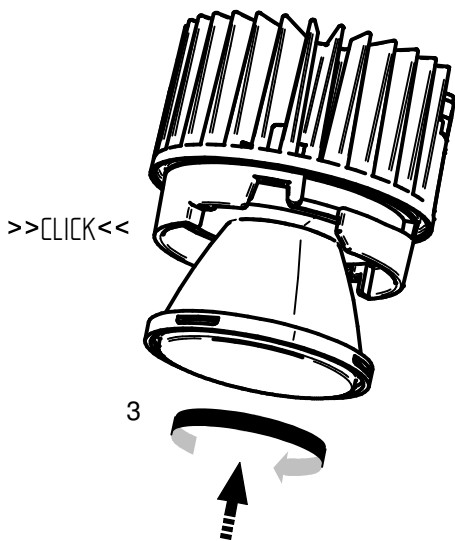

Product info

Luminaire must not cover with any thermally insulating material.

Xitanium 36W WH 0.3-1.05A 54V Is (PSE-E)		Xitanium 36W WH 0.3-1A 54V TD/Is CL (PSD-VLC)		XITANIUM 50W WH 0.7-1.5A 54V IS (PSE-E)		Xitanium 50W WH 0.7-1.5A 54V TD/Is CL 230V (PSD-VLC)	
<b>I<sub>max</sub> (A)</b>	16	<b>I<sub>max</sub> (A)</b>	20,4	<b>I<sub>max</sub> (A)</b>	23,5	<b>I<sub>max</sub> (A)</b>	24,9
<b>T<sub>ref</sub> (ms)</b>	0,216	<b>T<sub>ref</sub> (ms)</b>	0,195	<b>T<sub>ref</sub> (ms)</b>	0,272	<b>T<sub>ref</sub> (ms)</b>	0,186
<b>MCB</b>	<b>Max. Products (pcs)*</b>	<b>MCB</b>	<b>Max. Products (pcs)*</b>	<b>MCB</b>	<b>Max. Products (pcs)*</b>	<b>MCB</b>	<b>Max. Products (pcs)*</b>
B-10A	22	B-10A	15	B-10A	15	B-10A	17
B-16A	36	B-16A	24	B-16A	24	B-16A	27
C-10A	37	C-10A	24	C-10A	24	C-10A	28
C-16A	61	C-16A	40	C-16A	40	C-16A	45

# Reflector and fixed housing accessory changing instructions

Release the parts by rotating them counter clockwise

4a

4b

Insert the new reflector and turn clockwise

Only with soft clothes!  
Do not push hard!