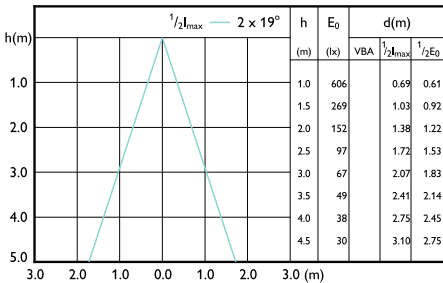

Beam Diagrams

LEDspot GU10 PAR16 2700K