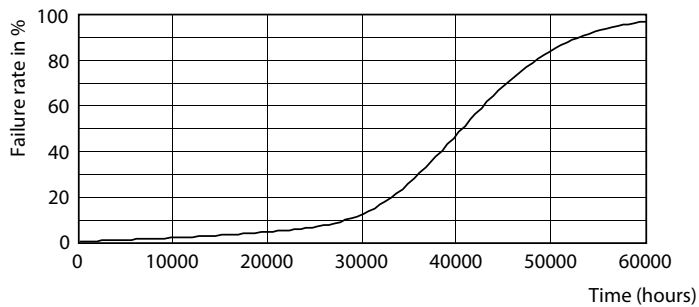

Vida útil

LEDspots LED 40K