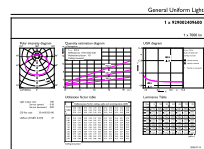

Plano de dimensiones

TrueForce Core HB 60W E40 865 WV G3

Product	D	C
TrueForce Core HB 60W E40 865 WV G3	140 mm	224 mm

Datos fotométricos

Spectral Power Distribution Colour

General uniform lighting

General uniform lighting

LED TrueForce Core industrial y comercial (Gran altura – HPI/SON/HPL)

Datos fotométricos

Light Distribution Diagram

Vida útil

Life Expectancy Diagram

Lumen Maintenance Diagram